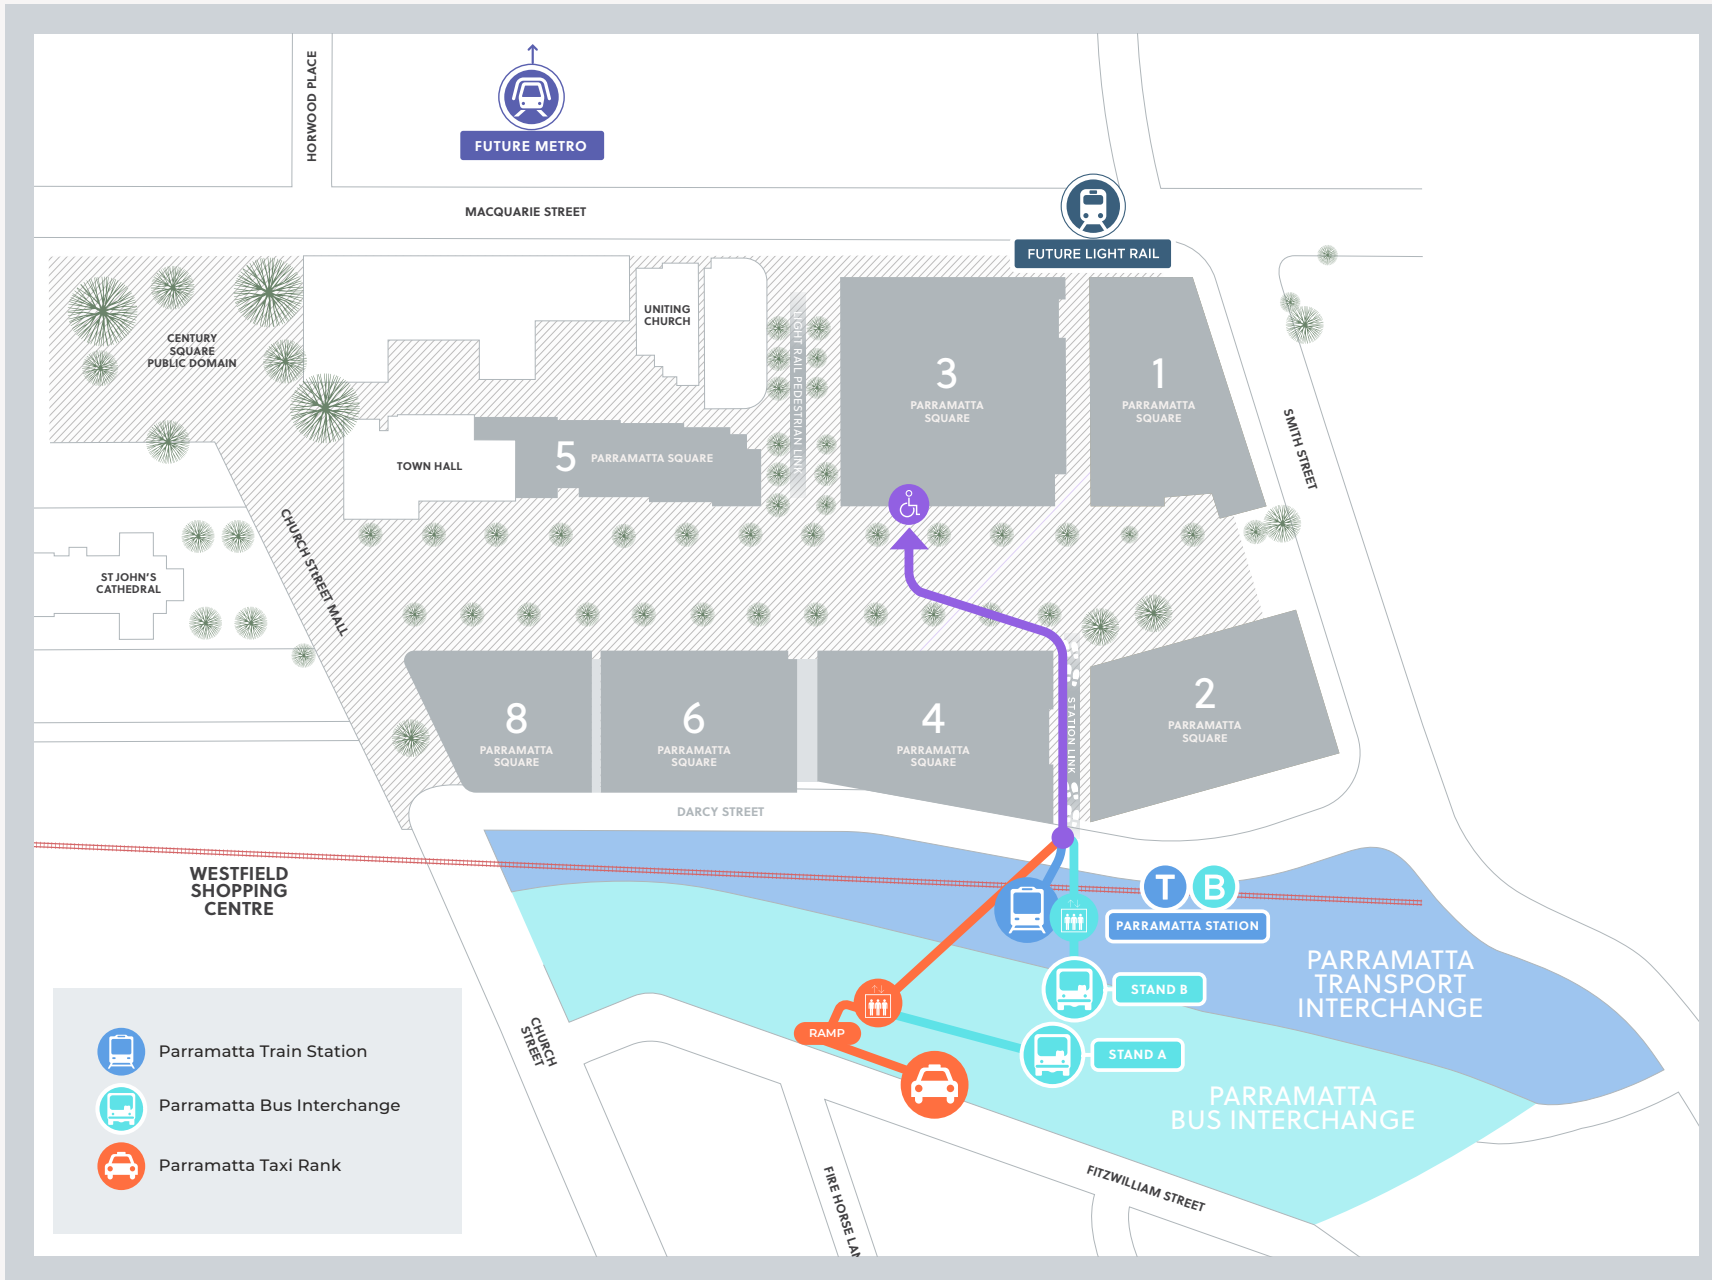

Public Transport Accessibility Route 3 Parramatta Square

Scan QR Code to access the Interactive Precinct Map

Public Transport Accessibility Route 4 Parramatta Square

Scan QR Code to access the Interactive Precinct Map

Public Transport Accessibility Route 6&8 Parramatta Square

Scan QR Code to access the Interactive Precinct Map

Public Transport Accessibility Route Parramatta Square Retail Link

Scan QR Code to access the Interactive Precinct Map