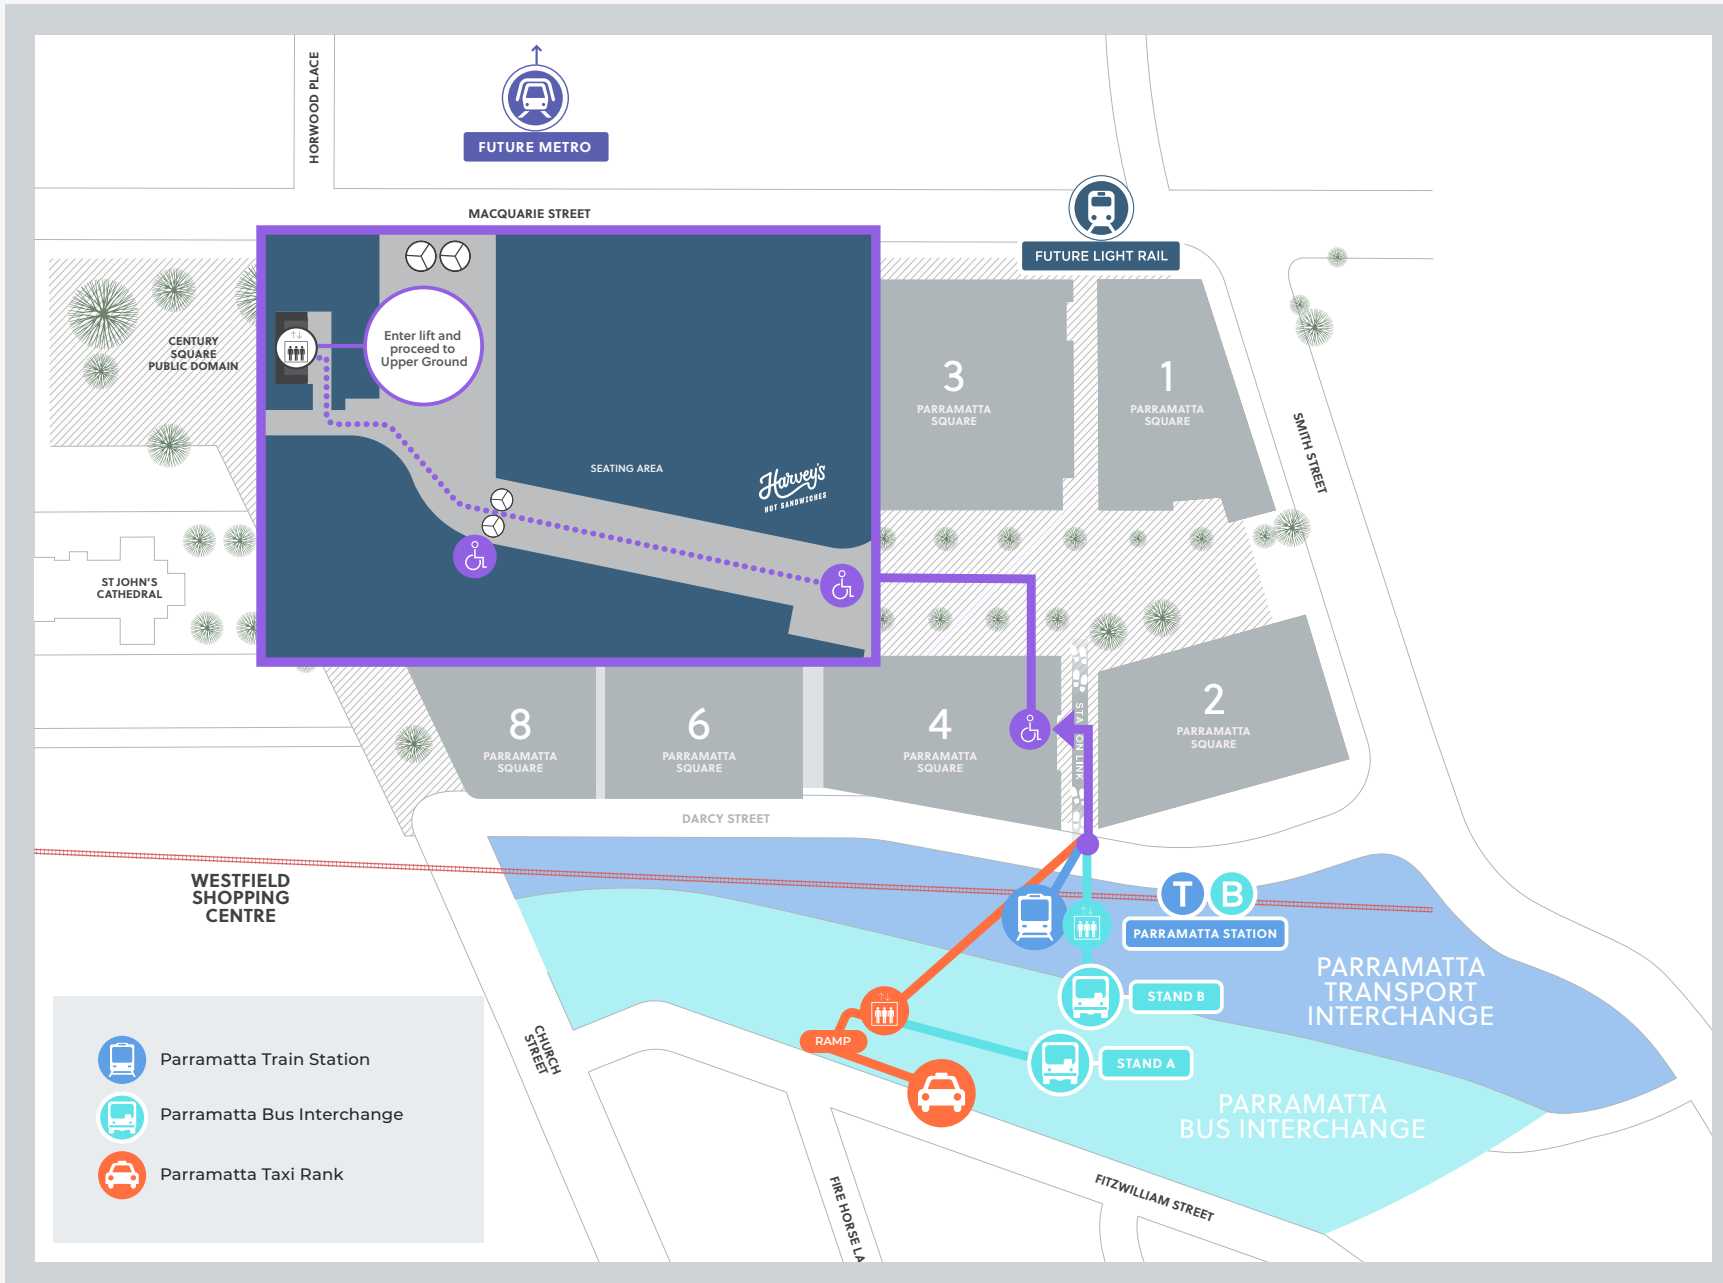

Public Transport Accessibility Route 3 Parramatta Square

Scan QR Code to access the Interactive Precinct Map

Public Transport Accessibility Route 4 Parramatta Square

Scan QR Code to access the Interactive Precinct Map

Public Transport Accessibility Route 6&8 Parramatta Square

Scan QR Code to access the Interactive Precinct Map

Public Transport Accessibility Route Parramatta Square Retail Link

Scan QR Code to access the Interactive Precinct Map