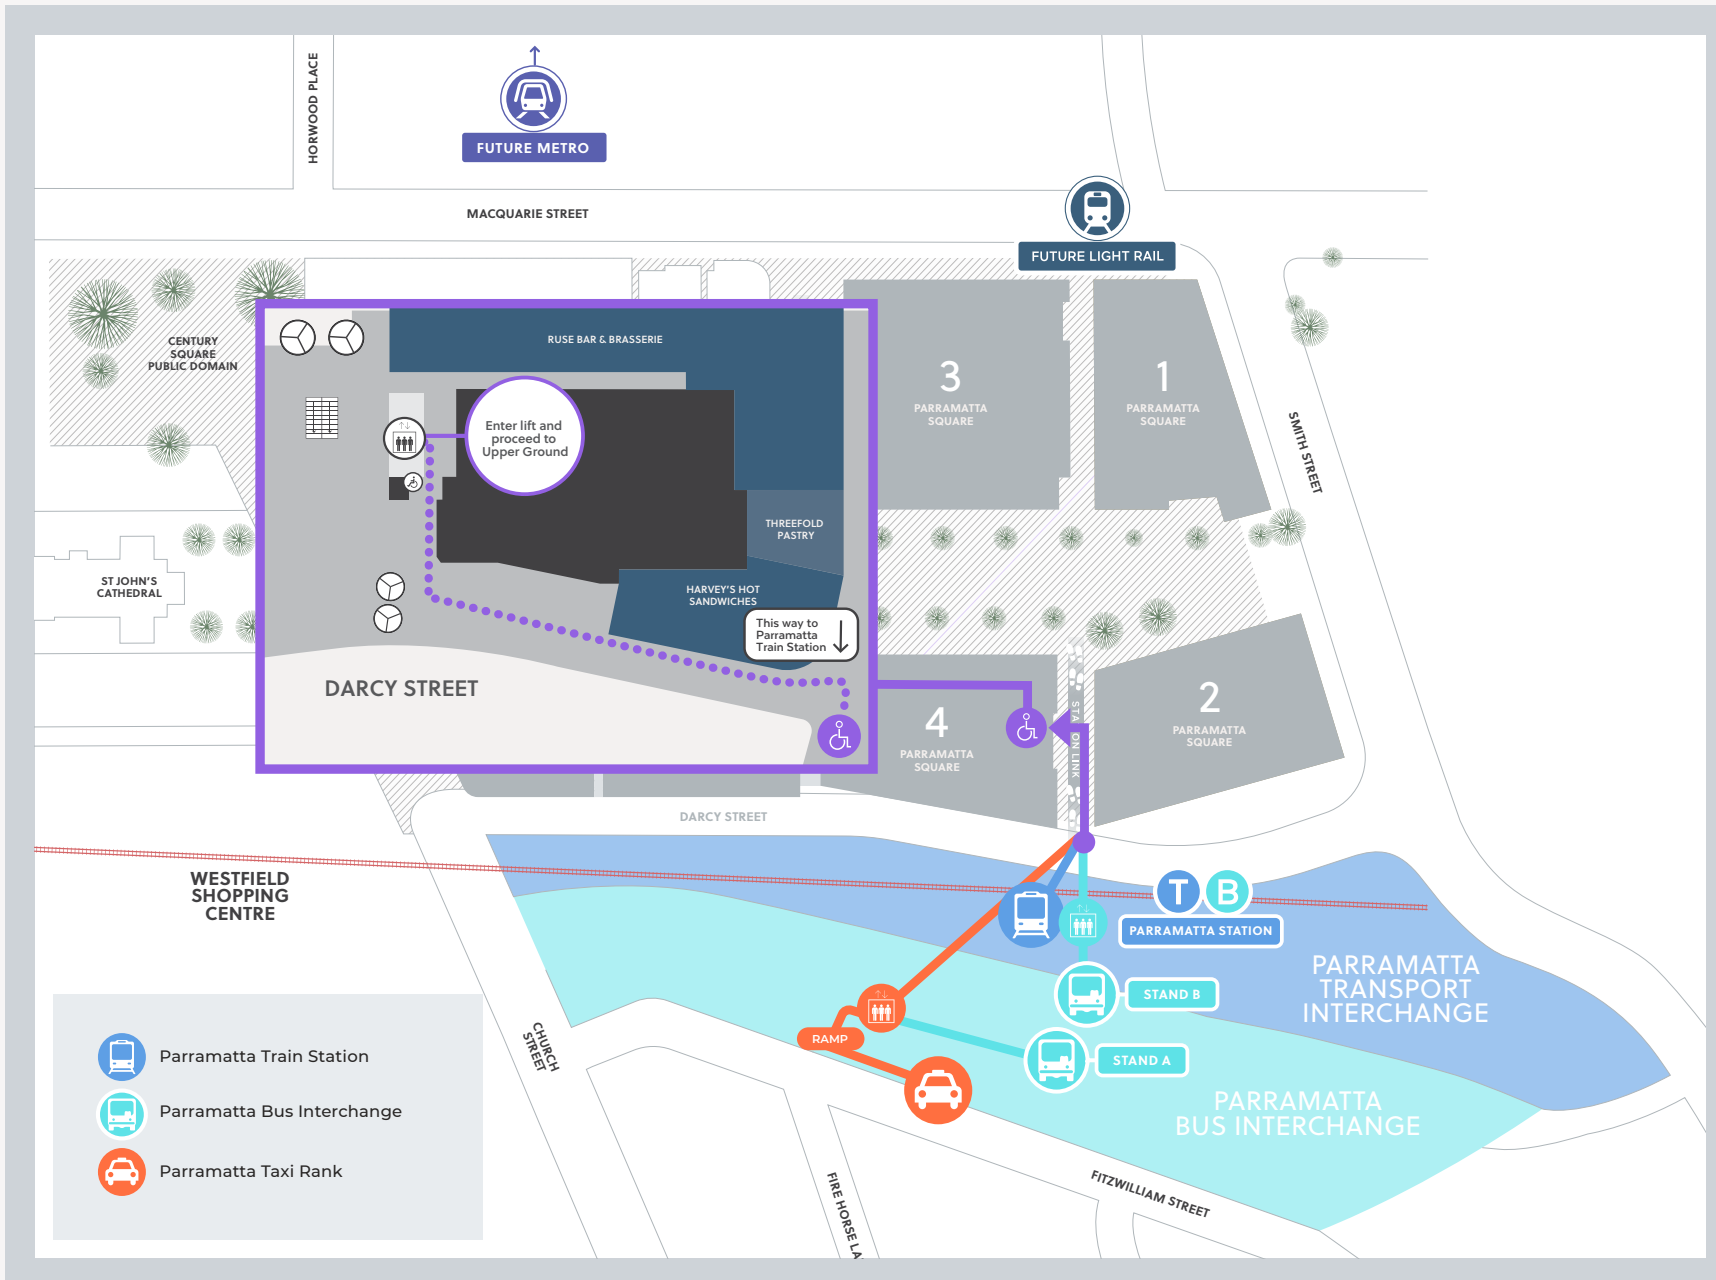

Public Transport Accessibility Route 3 Parramatta Square

Scan QR Code to access the Interactive Precinct Map

Public Transport Accessibility Route 4 Parramatta Square

Scan QR Code to access the Interactive Precinct Map

Public Transport Accessibility Route 6&8 Parramatta Square

Scan QR Code to access the Interactive Precinct Map

Public Transport Accessibility Route Parramatta Square Retail Link

Scan QR Code to access the Interactive Precinct Map